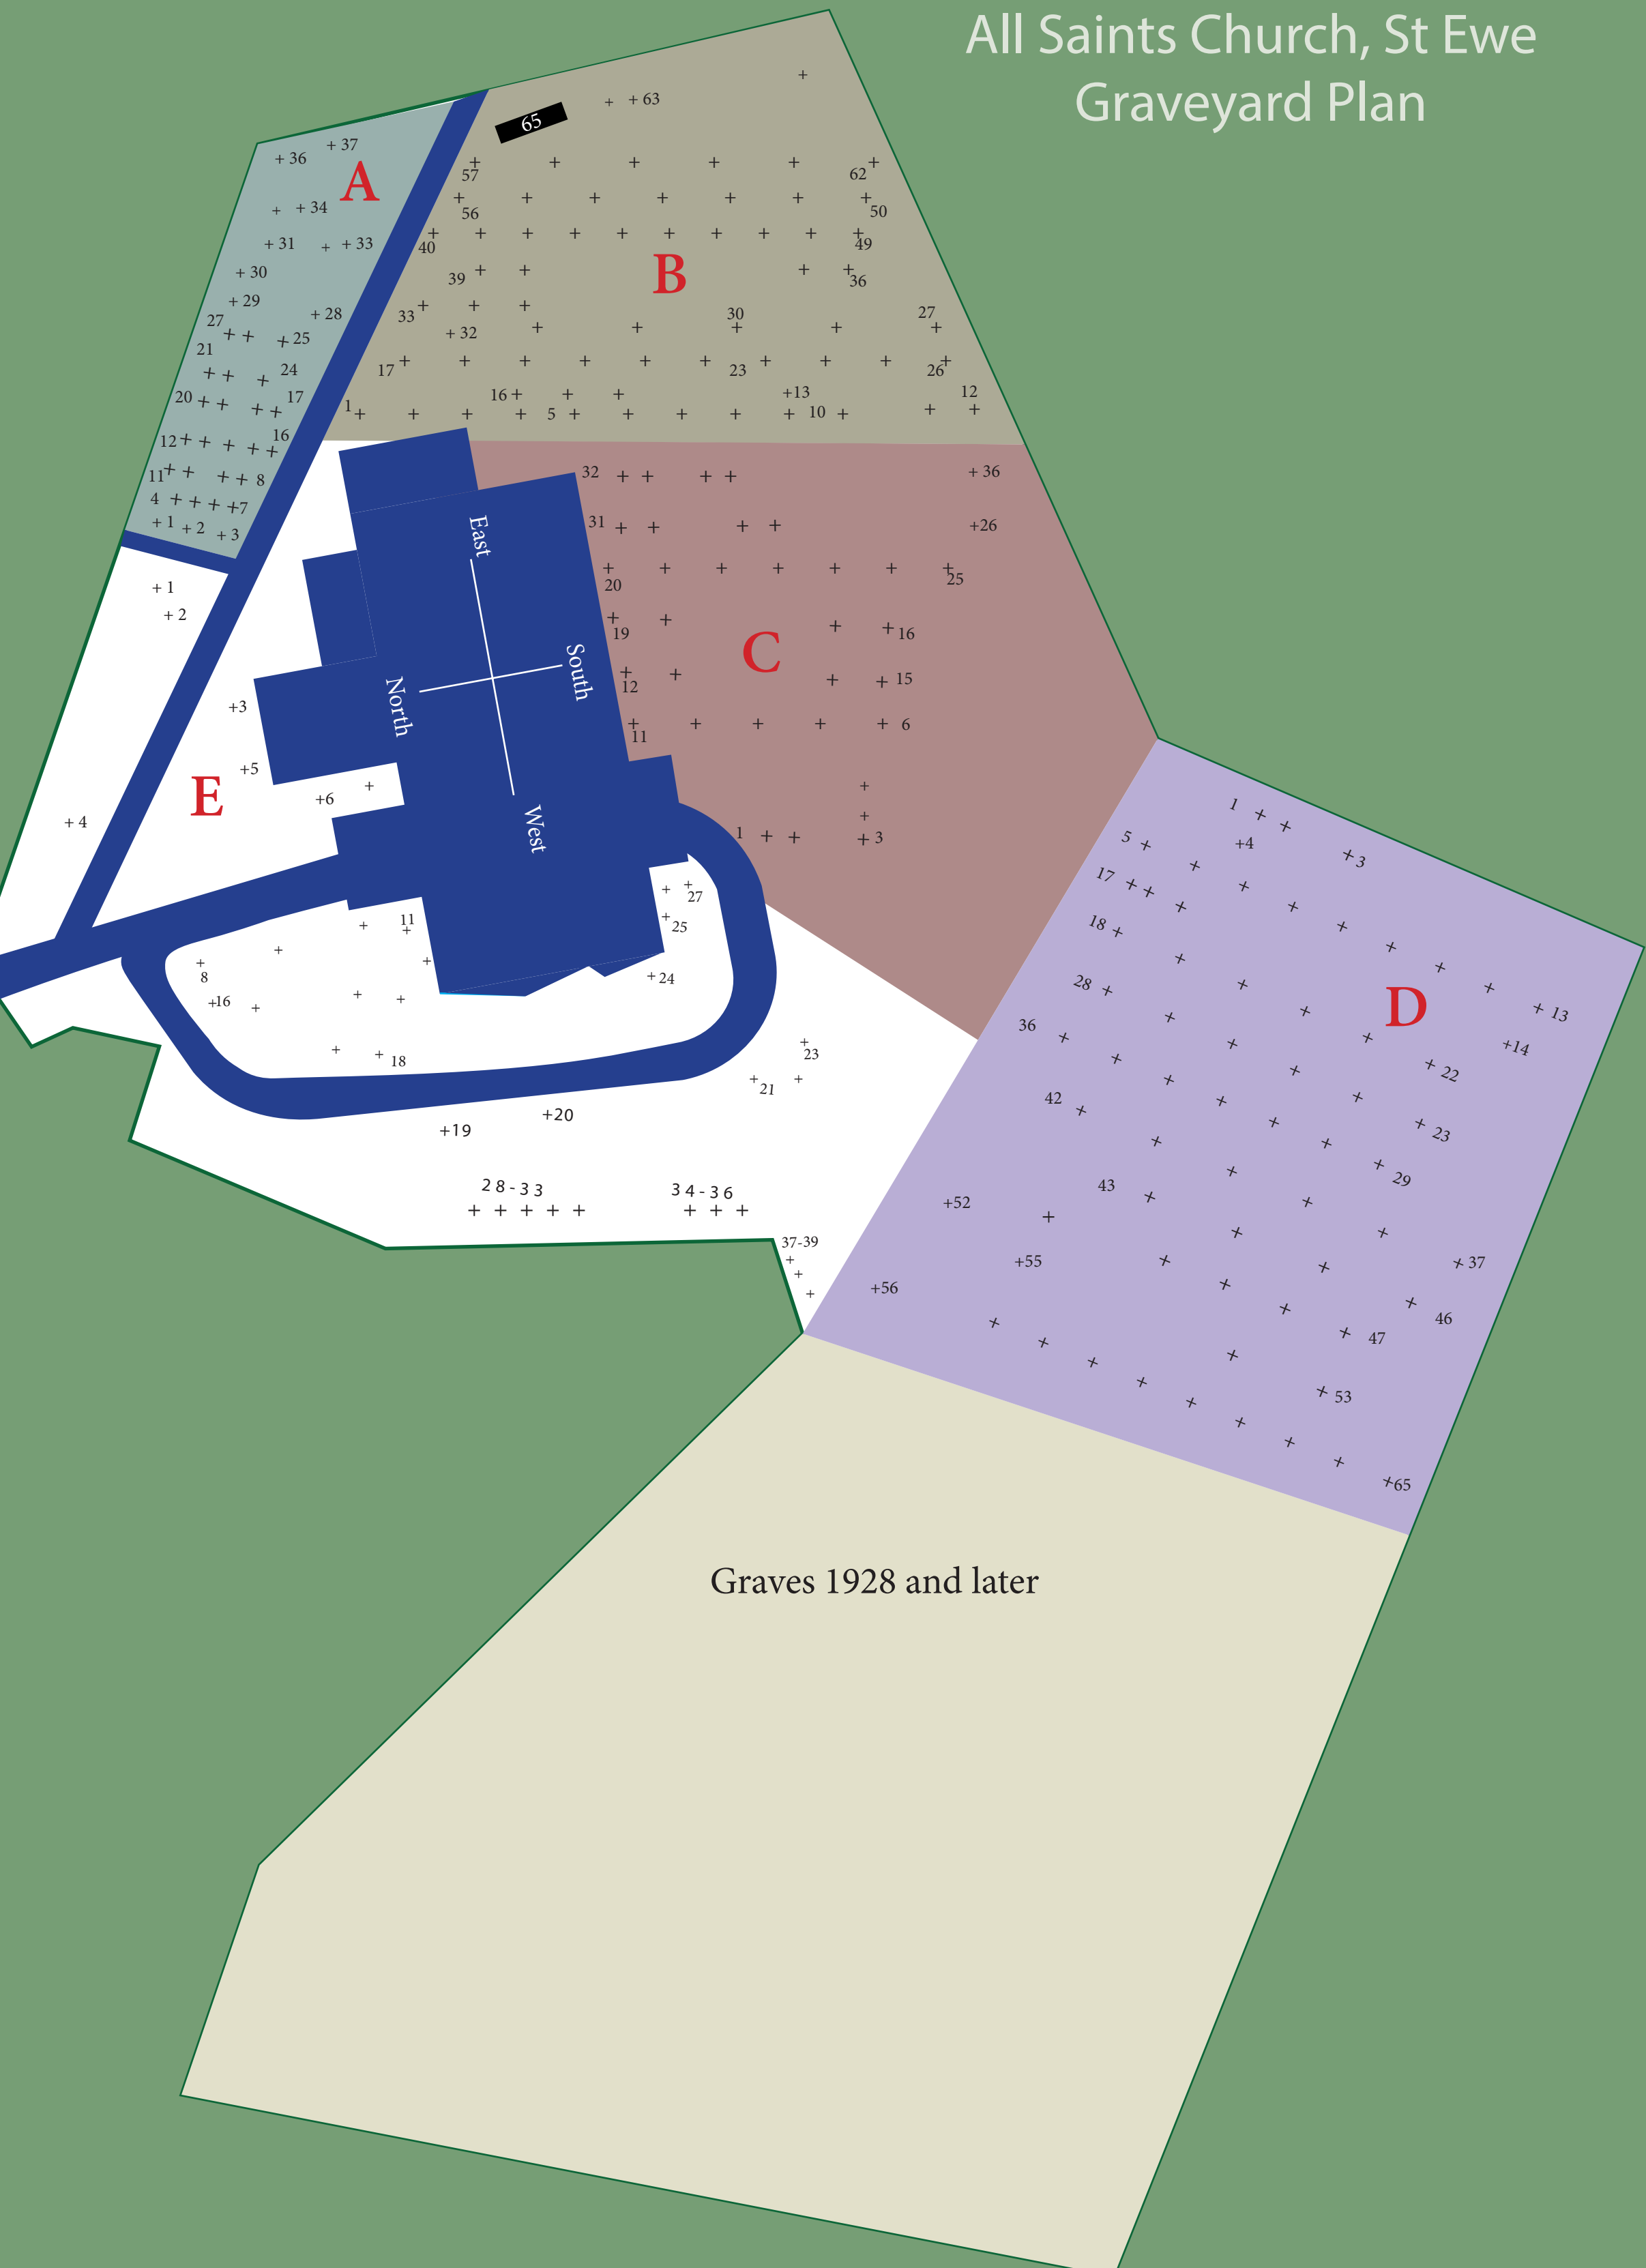

All Saints Church, St Ewe Graveyard Plan

Graves 1928 and later